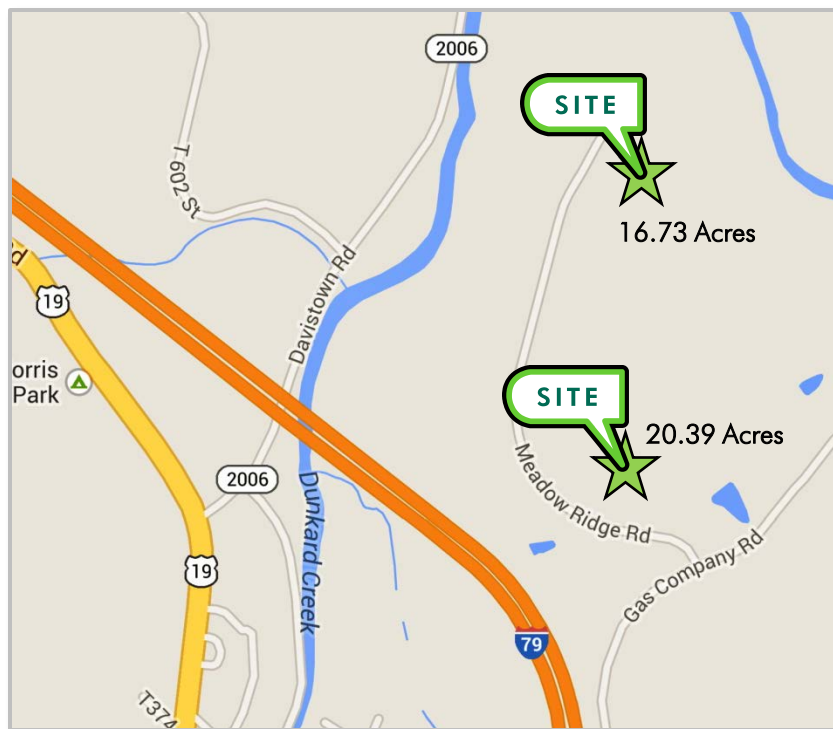

FOR LEASE

MEADOW RIDGE ROAD MEADOW RIDGE BUSINESS PARK

MOUNT MORRIS, PA 15349 :: PERRY TOWNSHIP :: GREENE COUNTY

Directions from Washington, PA

East on W. Maiden Street (US 40/PA 18) toward Brownson Ave. Continue to follow W. Maiden St./US 40. 2.6 miles

Merge onto I-79 South toward Waynesburg. 31.6 miles

Take Exit 1 toward Mount Morris. 0.3 mile

Turn left onto Locust Ave. 0.5 mile

Turn slight left onto Gas Company Road 0.2 mile

Turn left onto Meadow Ridge Road.

The 20.39 acre property is on right.

Travel approx. 100 yards to the 16.73 acre property to the north which is on the right at end of road.

Directions are approximate. Please call us if you have any questions when traveling to site.