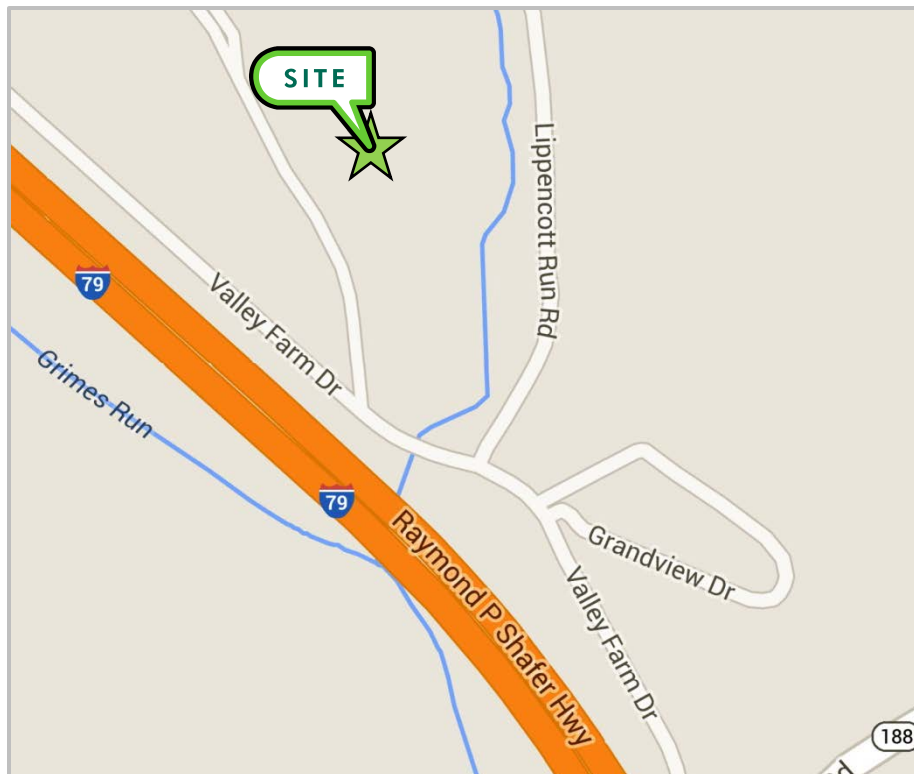

# INTERSECTION OF **VALLEY FARM DRIVE & LIPPENCOTT RUN RD.**

WAYNESBURG, PA 15370 :: FRANKLIN TOWNSHIP :: GREENE COUNTY

## Directions from Washington, PA

---

Start out going east on W. Maiden St./US 40/PA 18 toward Brownson Ave. Continue to follow W. Maiden St./US 40. 2.6 miles

Merge onto I-79 S toward Waynesburg. 18.4 miles

Merge onto PA 21 W/E. Roy Furman Hwy. via Exit 14 toward Waynesburg. 1.1 mile.

Turn right onto Jefferson Rd./PA 188. 0.9 mile

Jefferson Rd. is 0.1 miles past Fairgrounds Rd. Hardee's is on the corner. If you are on E. High St. and reach Wade St. you've gone about 0.1 miles to far.

Turn left onto Valley Farm Drive. 0.3 mile.

At intersection of Valley Farm Drive and Lippencott Run Road.

**Directions are approximate. Please call us if you have any questions when traveling to site.**