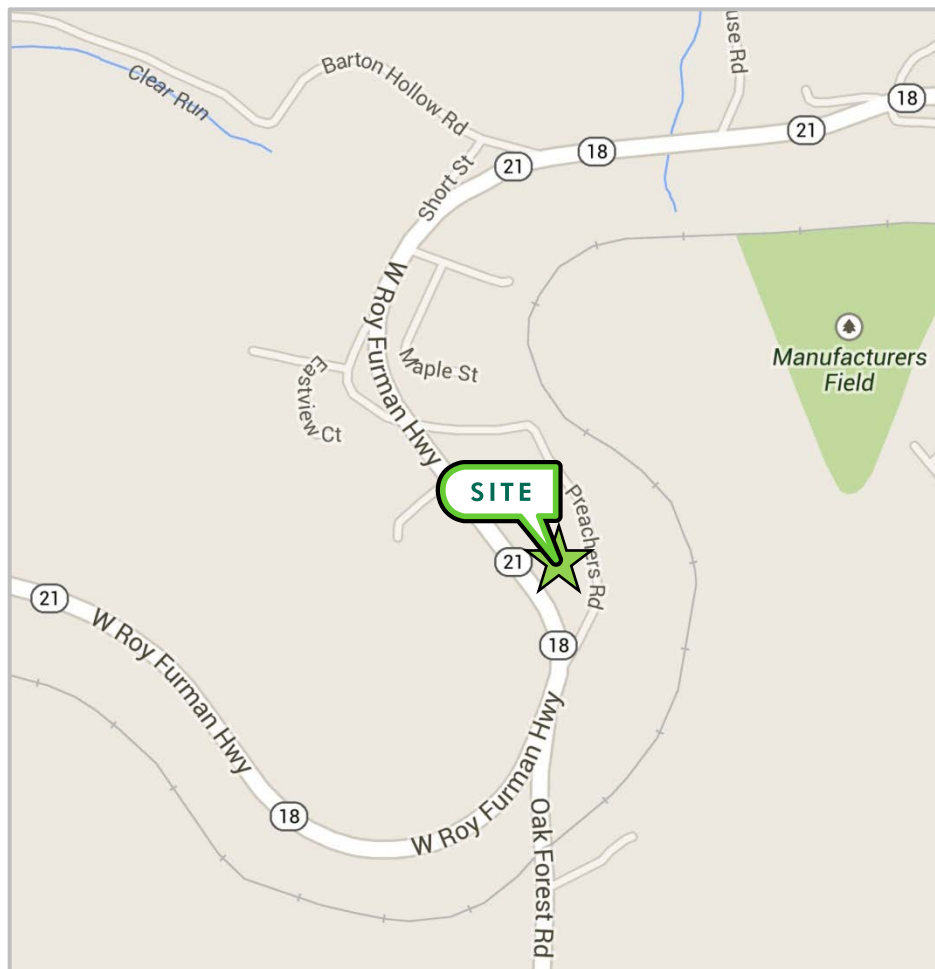

**10.29+/-
ACRES
FOR LEASE**

10.29 ACRES W. ROY FURMAN HIGHWAY

WAYNESBURG, PA 15370 :: FRANKLIN TOWNSHIP :: GREENE COUNTY

Directions from Washington, PA

Start out going east on W. Maiden St./US 40/PA 18 toward Brownson Ave.
Continue to follow W. Maiden St./US 40. 2.6 miles

Merge onto I-79 S toward Waynesburg. 13.6 miles

Take the US-19 exit, Exit 14

Turn right onto W. Roy Furman Highway.

Proceed 5 miles to property on left.

Directions are approximate. Please call us if you have any questions when traveling to site.