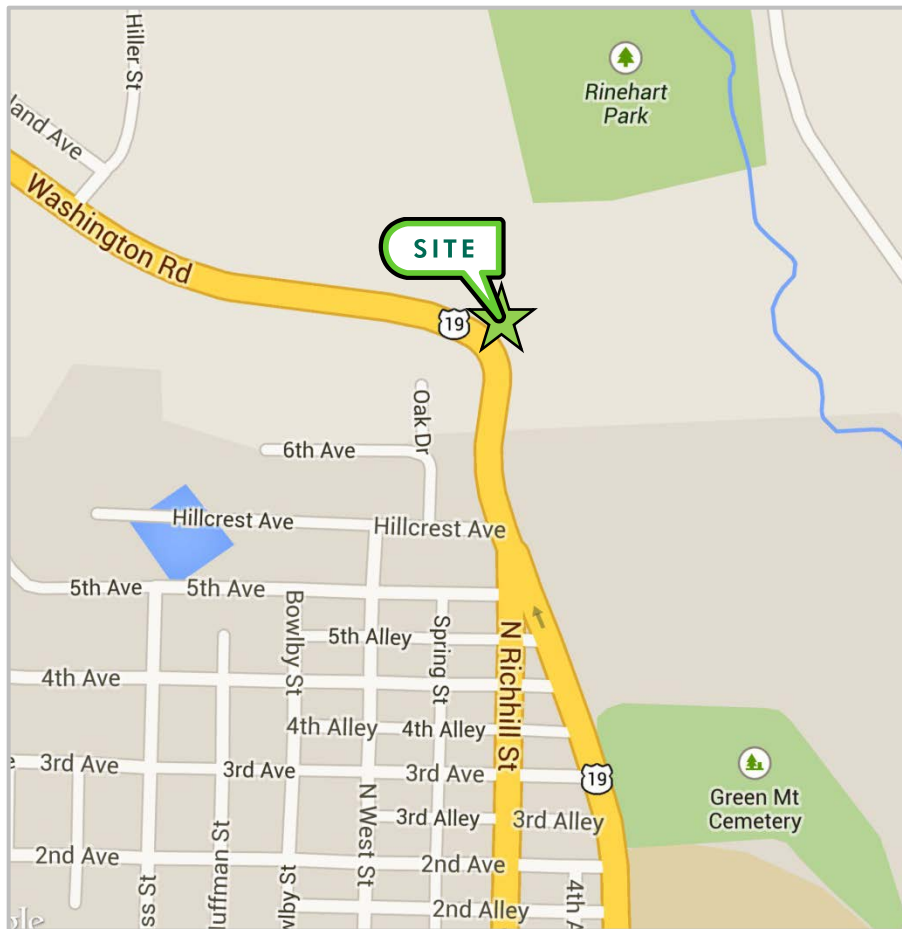

FOR LEASE

3 ACRES^{+/-}

WASHINGTON ROAD (Rt. 19)

WAYNESBURG, PA 15370 :: FRANKLIN TOWNSHIP :: GREENE COUNTY

Directions from Washington, PA

Start out going east on W. Maiden St./US 40/PA 18 toward Brownson Ave. Continue to follow W. Maiden St./US 40. 2.6 miles

Merge onto I-79 toward Waynesburg. 13.6 miles

Take US 19 exit, Exit 19, toward PA 221/Ruff Creek/Jefferson 0.2 mile

Turn left onto US 19 Washington Road 4.7 miles.

Property is on left approx. 0.2 miles past Hiller Street.

Directions are approximate. Please call us if you have any questions when traveling to site.

For more information,
please contact:

KIM CLACKSON, SIOR
Senior Vice President
412.471.3018
kim.clackson@cbre.com