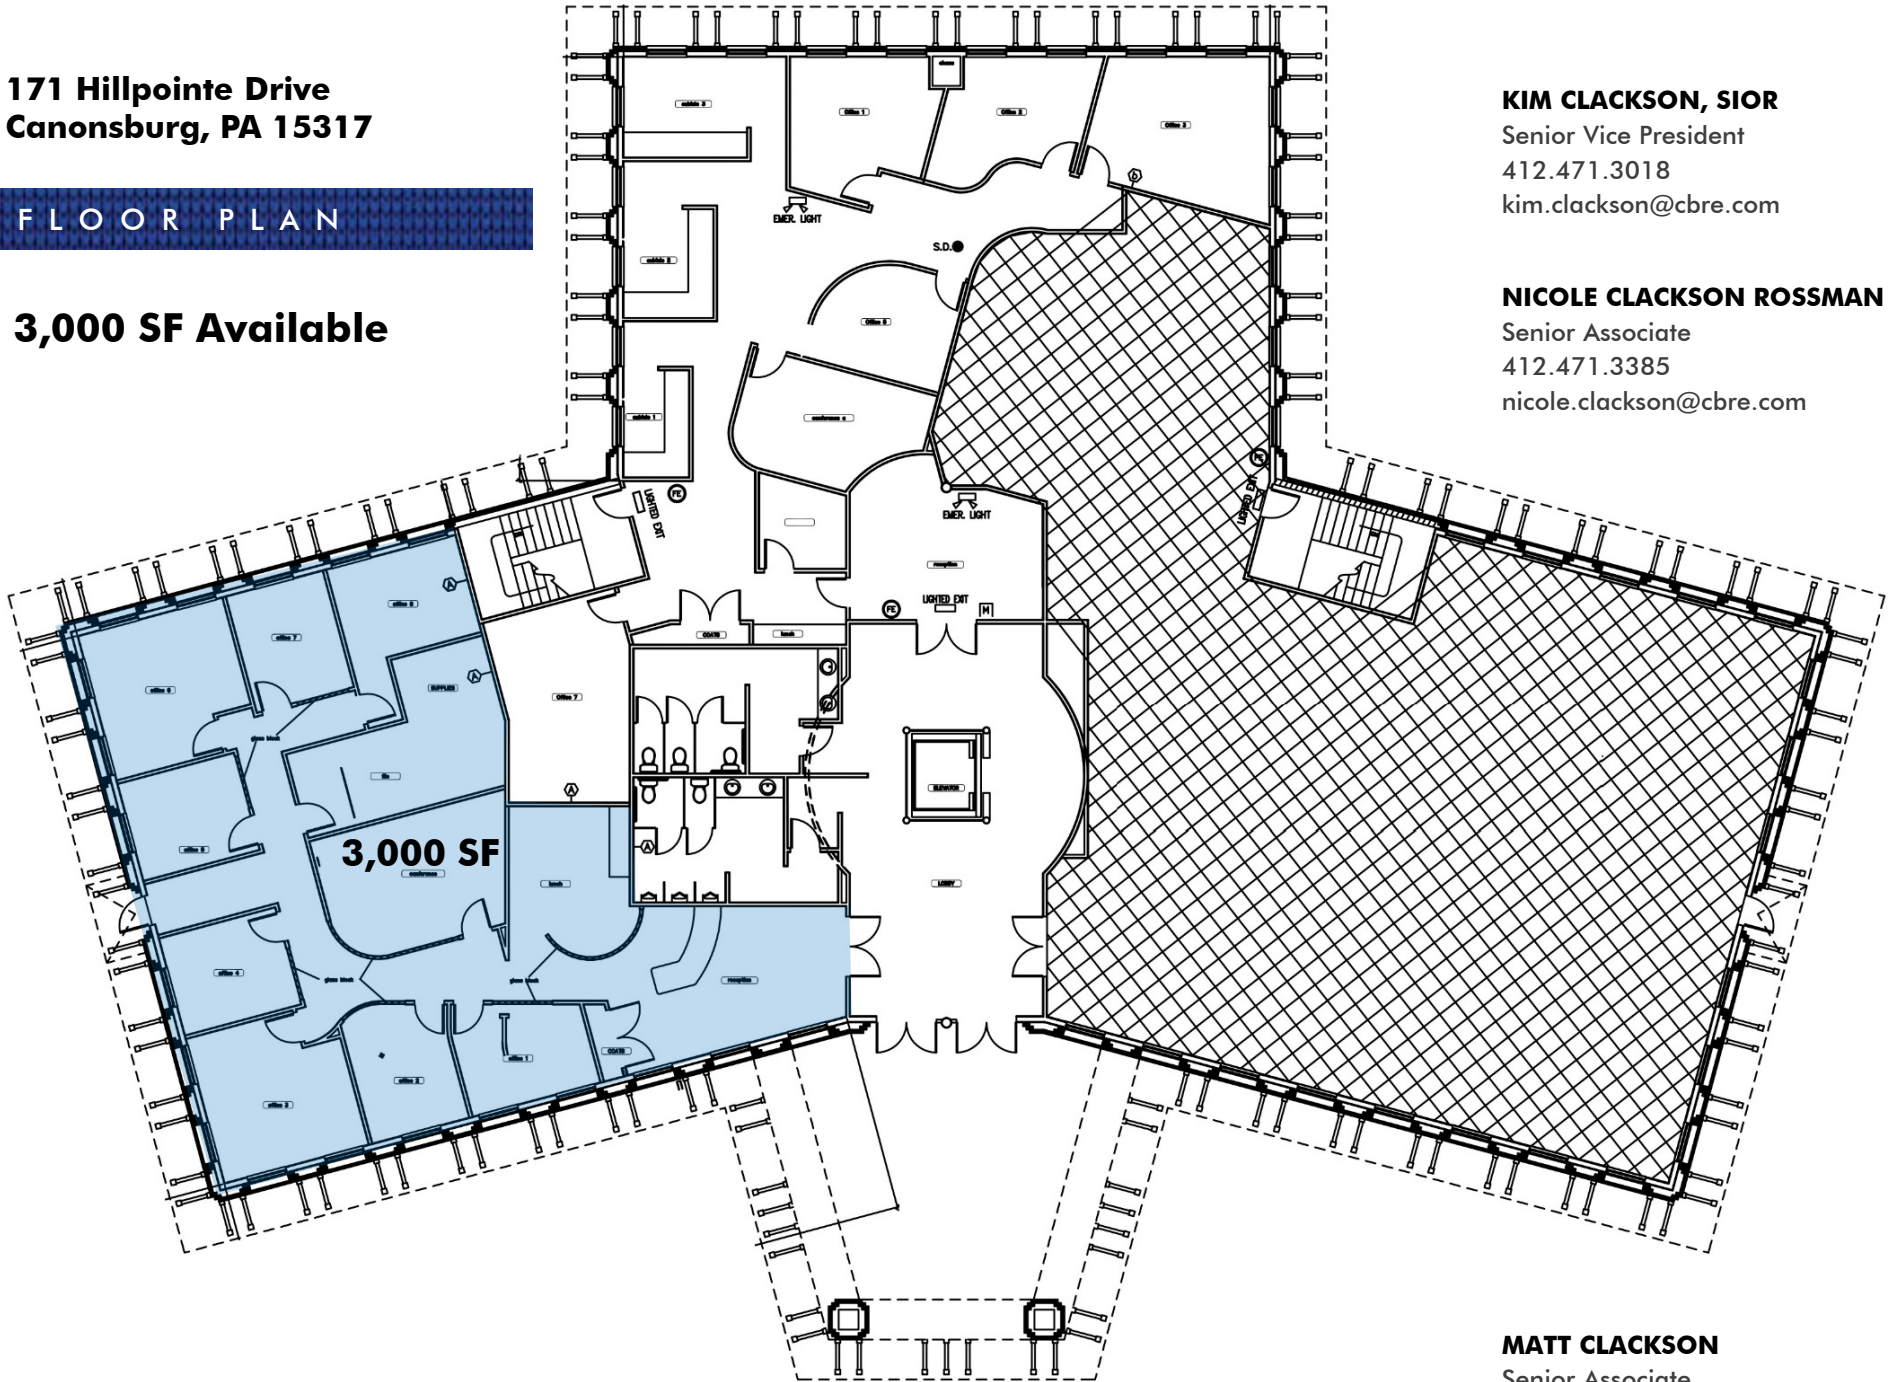

171 Hillpointe Drive
Canonsburg, PA 15317

FLOOR PLAN

3,000 SF Available

KIM CLACKSON, SIOR
Senior Vice President
412.471.3018
kim.clackson@cbre.com

NICOLE CLACKSON ROSSMAN
Senior Associate
412.471.3385
nicole.clackson@cbre.com